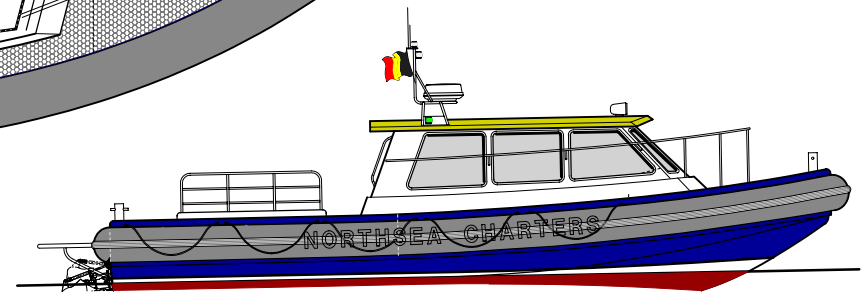

3695
DRAWING NUMBER

LENGTH OA	12.40
LENGTH HULL	11.00
LENGTH WL	9.70
BEAM OA	3.84
BEAM HULL	3.05

1	16.12.03	PRELIMINARY
ISSUE	DATE	MODIFICATIONS

PRIVATE AND CONFIDENTIAL
THIS DRAWING IS ISSUED BY T.T. BOAT DESIGNS LTD FOR THE PURPOSE OF RECORD ONLY AND ON THE EXPRESS TERMS THAT IT IS TO BE TREATED AS PRIVATE AND CONFIDENTIAL AND IS NOT TO BE COPIED OR COMMUNICATED TO ANOTHER PERSON. ©

TT BOAT DESIGNS LTD
DESIGNERS AND ORIGINATORS OF THE NELSON
SEAVIEW - ISLE OF WIGHT - ENGLAND
PHONE + 44 1983 811927 / FAX +44 1983 811919/ Email: TTBOATS@TTBOATS.DEMON.CO.UK

DRAWN BY
ARMJ
DIMENSIONS IN
MM

TITLE
11m RHIB
FOR
WORKING BOATS

SCALE
1:30
DRAWING NUMBER
3695