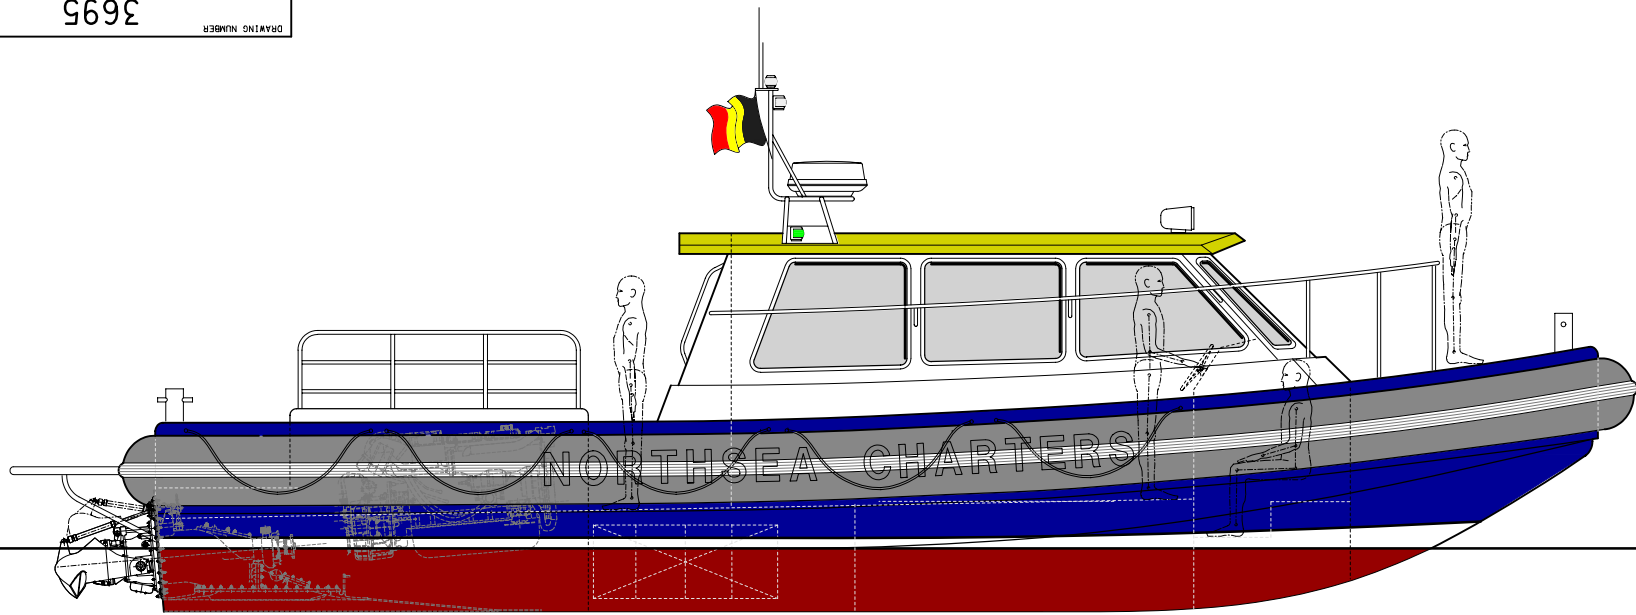

3695
DRAWING NUMBER

LENGTH OA	12.40
LENGTH HULL	11.00
LENGTH WL	9.70
BEAM OA	3.84
BEAM HULL	3.05

1	16.12.03	PRELIMINARY
ISSUE	DATE	MODIFICATIONS

PRIVATE AND CONFIDENTIAL
THIS DRAWING IS ISSUED BY T.T. BOAT DESIGNS LTD FOR THE PURPOSE OF RECORD ONLY AND ON THE EXPRESS TERMS THAT IT IS TO BE TREATED AS PRIVATE AND CONFIDENTIAL AND IS NOT TO BE COPIED OR COMMUNICATED TO ANOTHER PERSON. ©

TT BOAT DESIGNS LTD
DESIGNERS AND ORIGINATORS OF THE NELSON
SEAVIEW - ISLE OF WIGHT - ENGLAND
PHONE + 44 1983 811927 / FAX +44 1983 811919/ Email: TTBOATS@TTBOATS.DEMON.CO.UK

DRAWN BY
ARMJ
DIMENSIONS IN
MM

TITLE
11m RHIB
FOR
WORKING BOATS

SCALE
1:30
DRAWING NUMBER
3695