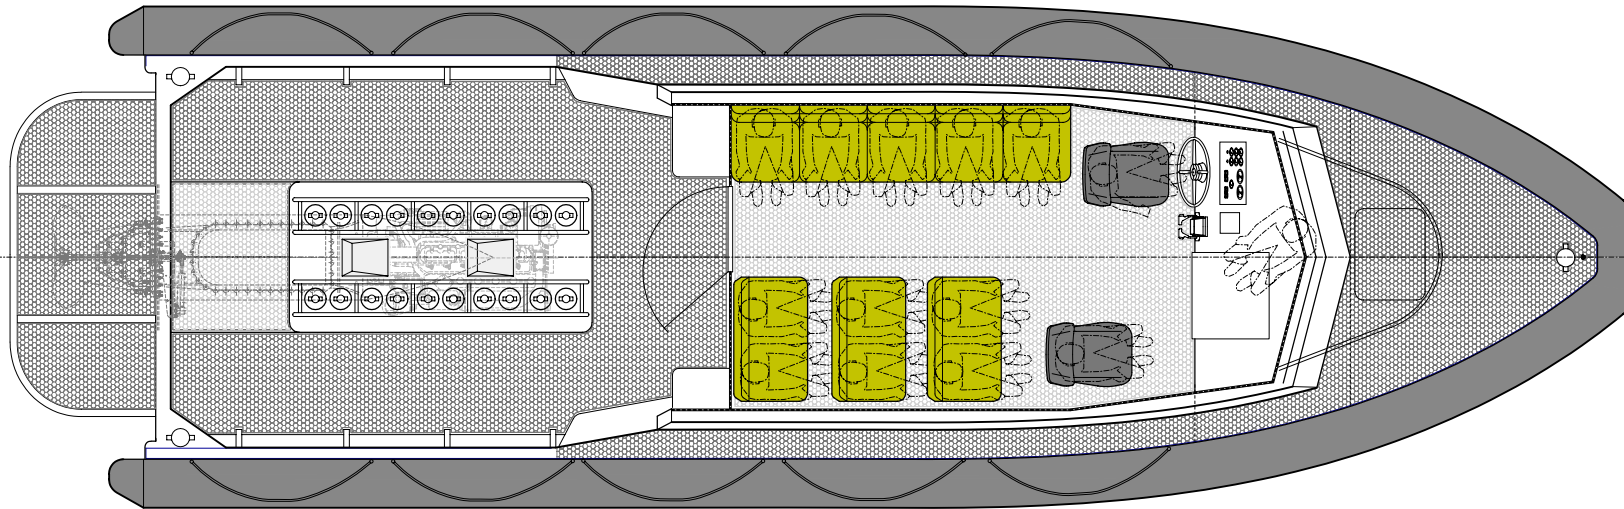

3695
DRAWING NUMBER

LENGTH OA	12.40
LENGTH HULL	11.00
LENGTH WL	9.70
BEAM OA	3.84
BEAM HULL	3.05

1	16.12.03	PRELIMINARY
ISSUE	DATE	MODIFICATIONS

PRIVATE AND CONFIDENTIAL
THIS DRAWING IS ISSUED BY T.T. BOAT DESIGNS LTD FOR THE PURPOSE OF RECORD ONLY AND ON THE EXPRESS TERMS THAT IT IS TO BE TREATED AS PRIVATE AND CONFIDENTIAL AND IS NOT TO BE COPIED OR COMMUNICATED TO ANOTHER PERSON. ©

TITLE
11m RHIB
FOR
WORKING BOATS

SCALE
1:30
DRAWING NUMBER
3695