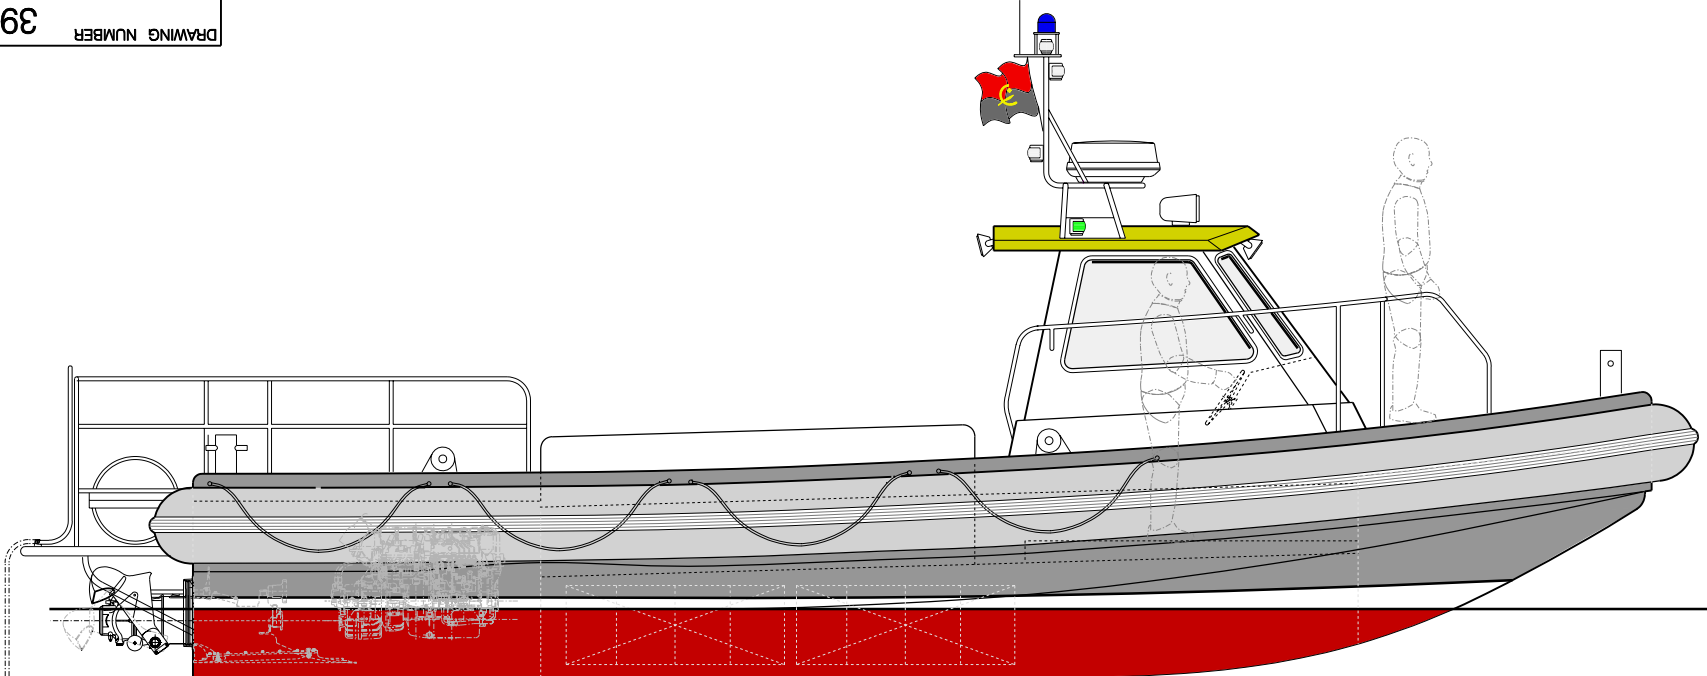

3914
DRAWING NUMBER

PRINCIPAL DIMENSIONS

LENGTH OA	10.8
LENGTH HULL	9.4
BEAM OA	3.63
BEAM HULL	2.95

PRIVATE AND CONFIDENTIAL
THIS DRAWING IS ISSUED BY T.T.BOAT DESIGNS LTD FOR THE PURPOSE OF RECORD ONLY AND ON THE EXPRESS TERMS THAT IT IS TO BE TREATED AS PRIVATE AND CONFIDENTIAL AND IS NOT TO BE COPIED OR COMMUNICATED TO ANOTHER PERSON.

10.8M PATROL BOAT
FOR
WORKING BOATS

SCALE
1:25
DRAWING NUMBER
3914

ISSUE	DATE	MODIFICATIONS
1	23.11.05	