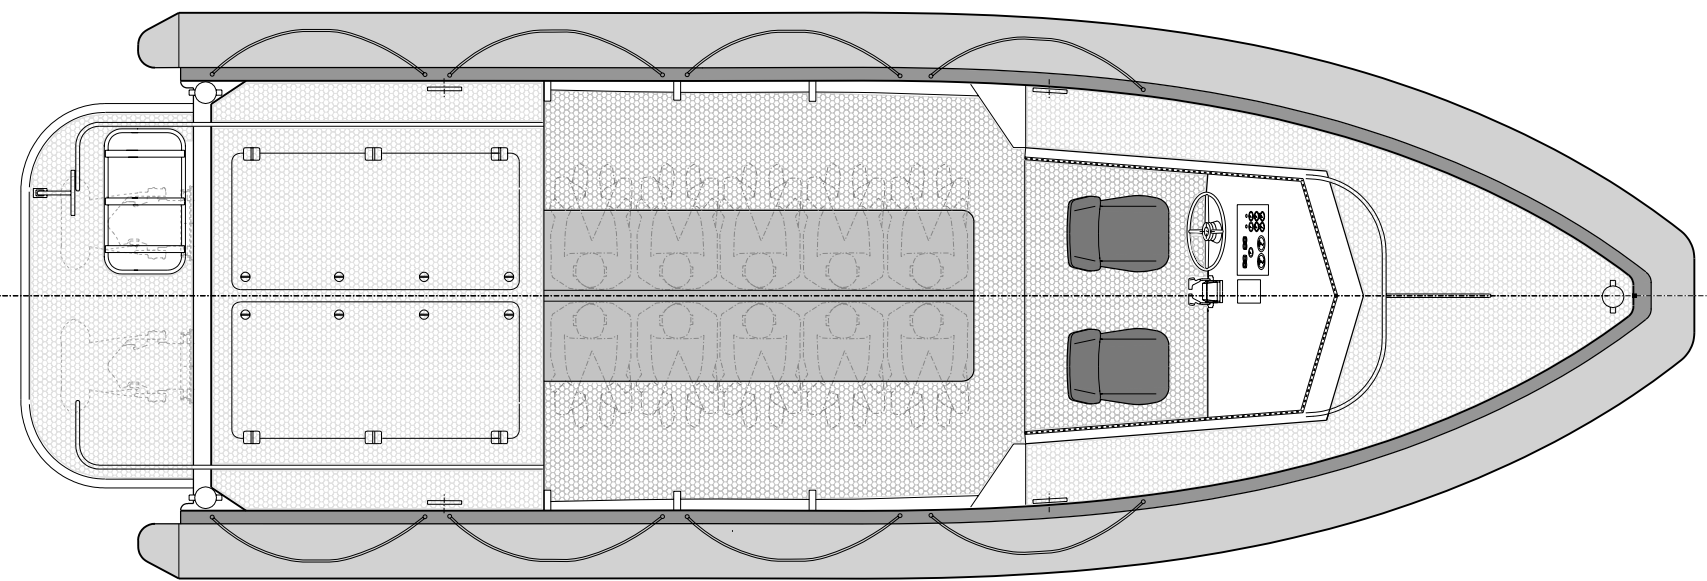

3914
DRAWING NUMBER

PRINCIPAL DIMENSIONS

LENGTH OA	10.8
LENGTH HULL	9.4
BEAM OA	3.63
BEAM HULL	2.95

PRIVATE AND CONFIDENTIAL
THIS DRAWING IS ISSUED BY T.T.BOAT DESIGNS LTD FOR THE PURPOSE OF RECORD ONLY AND ON THE EXPRESS TERMS THAT IT IS TO BE TREATED AS PRIVATE AND CONFIDENTIAL AND IS NOT TO BE COPIED OR COMMUNICATED TO ANOTHER PERSON.

10.8M PATROL BOAT
FOR
WORKING BOATS

SCALE
1:25
DRAWING NUMBER
3914

ISSUE	DATE	MODIFICATIONS
1	23.11.05	