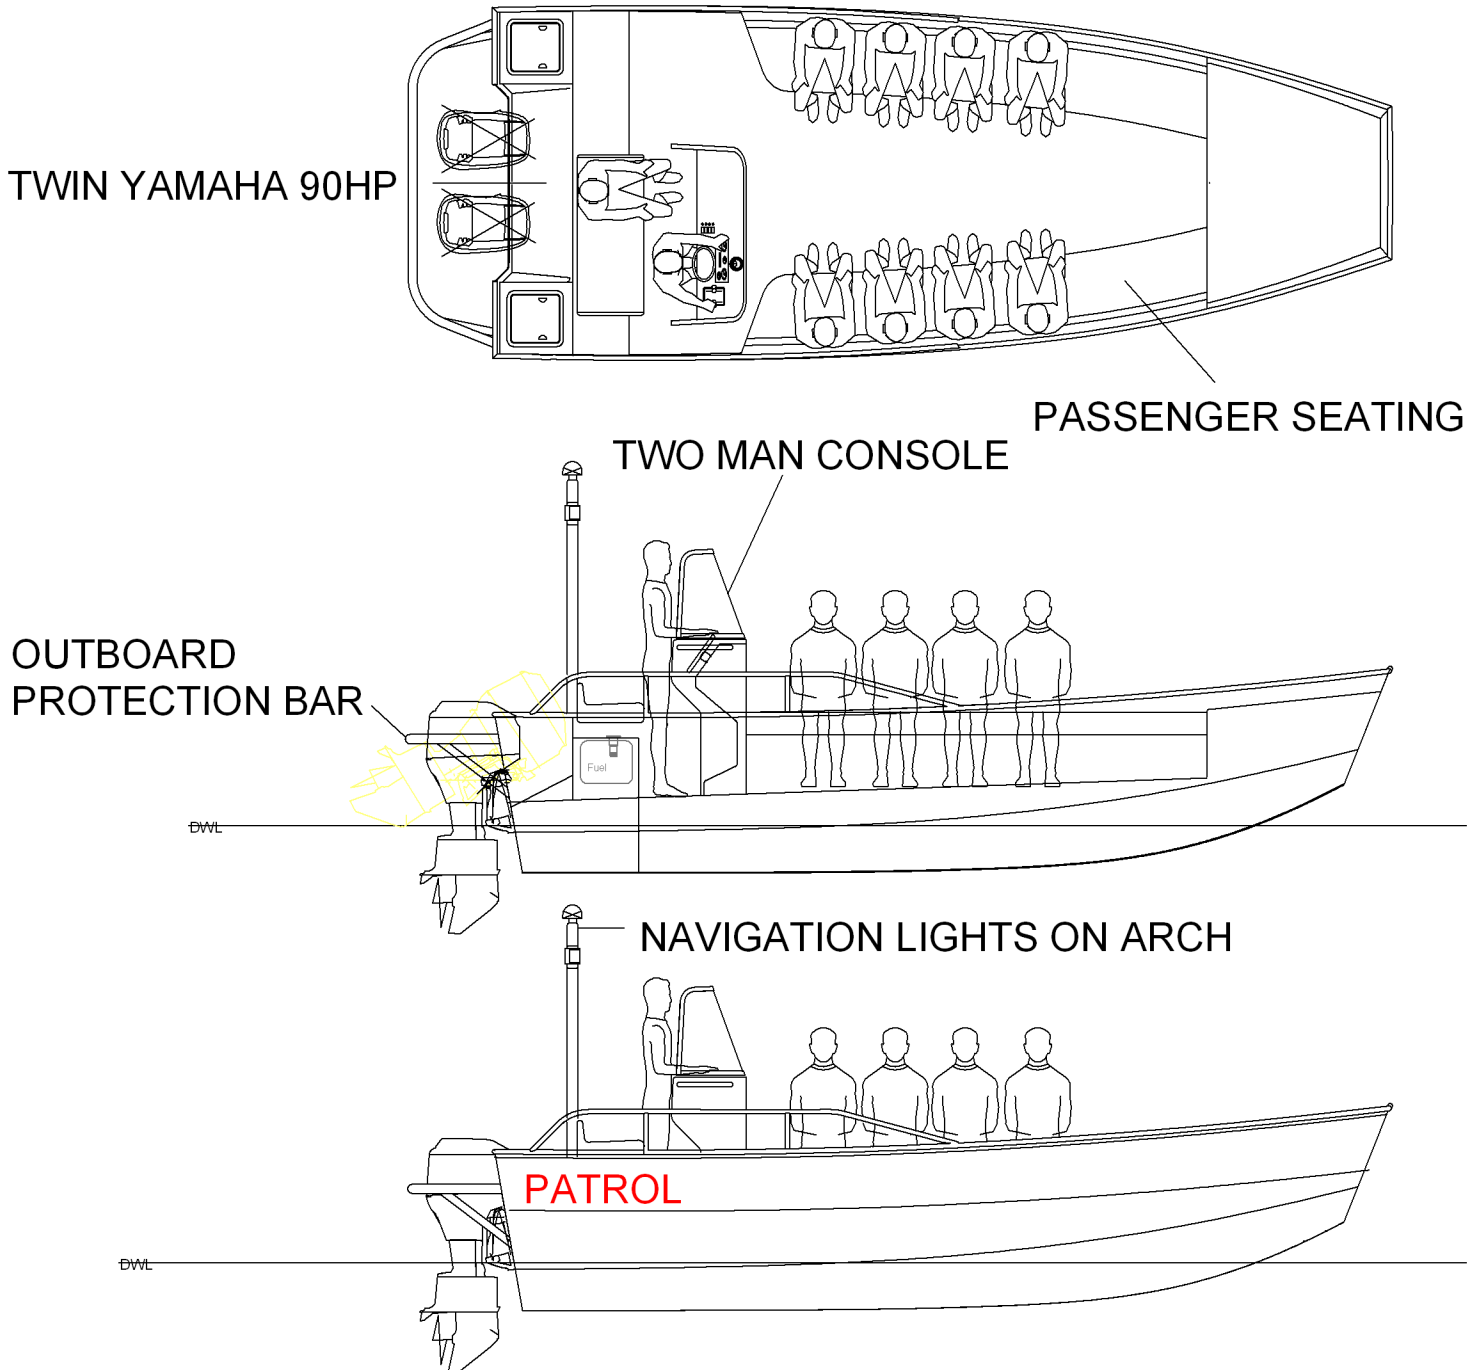

RIVERCRAFT FOR NIGERIA: WORKSTAR 640 WITH SEATING FOR 8/10 PASSENGERS

Working Boats UK Ltd		
Workstar 6.4. New Hull		
"Side bench" GA	Version A	14 08 04

DIMENSIONS:
 LOA: 6.40M
 LWL: 5.14M
 BEAM: 2.50M
 DRAFT: 0.25M