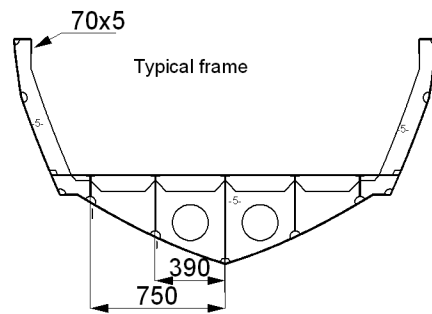

Principal Dimensions

Loa = 7.56m.
Boa = 2.48m
Min freeboard = 0.85m
Appr. weight = 2200Kg Lightweight
Airdraft 2.21m

WORKING BOATS UK LTD
BORDER PATROL 750