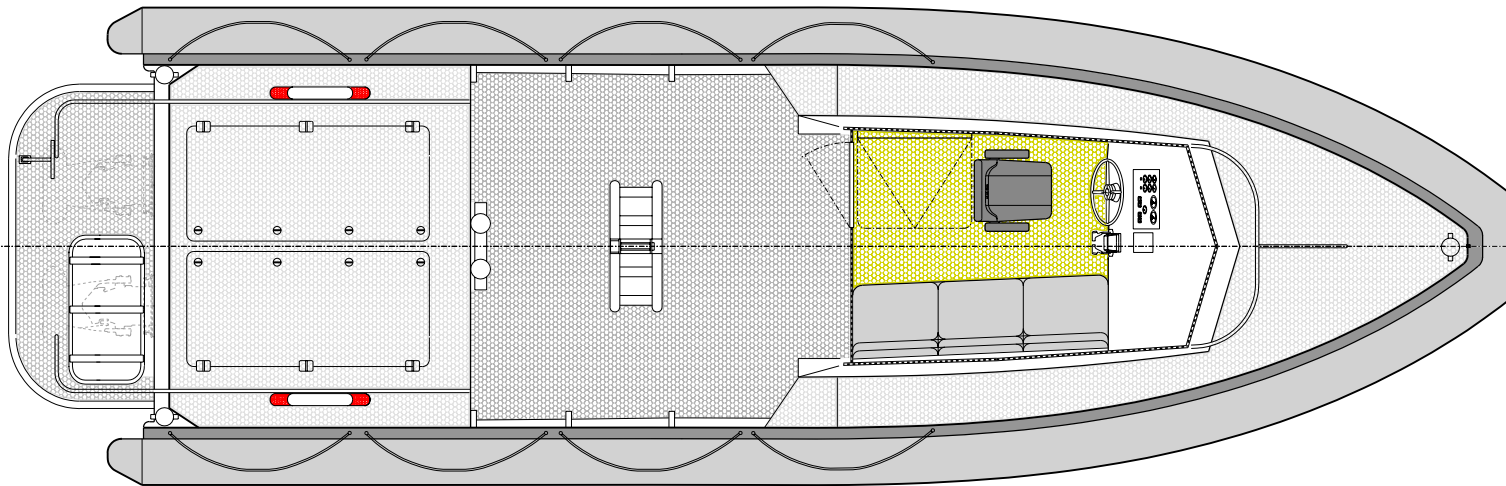

4127 DRAWING NUMBER

PRINCIPAL DIMENSIONS

LENGTH OVER COLLAR	10.70m
LENGTH HULL	10.13m
BEAM OA	3.63m
BEAM HULL	2.95m
DRAFT	0.48m

ISSUE	DATE	MODIFICATIONS
2	11.12.07	MINOR DETAILS
1	4.10.07	

TT BOAT DESIGNS LTD
 SEAVIEW ISLE OF WIGHT
 ENGLAND
 PHONE/FAX + 44 1983 811927
 Email design@ttboatdesigns.co.uk

WORKING BOATS UK LTD
 12 HIGH STREET
 FORDINGTON
 DORCHESTER
 ENGLAND
 +44 1305 257488 www.working-boats.co.uk

DRAWN BY ARMU
 DIMENSIONS IN MM

TITLE

**10.7m RHIB
 SERVICE CRAFT**

SCALE	1:30
DRAWING NUMBER	4127