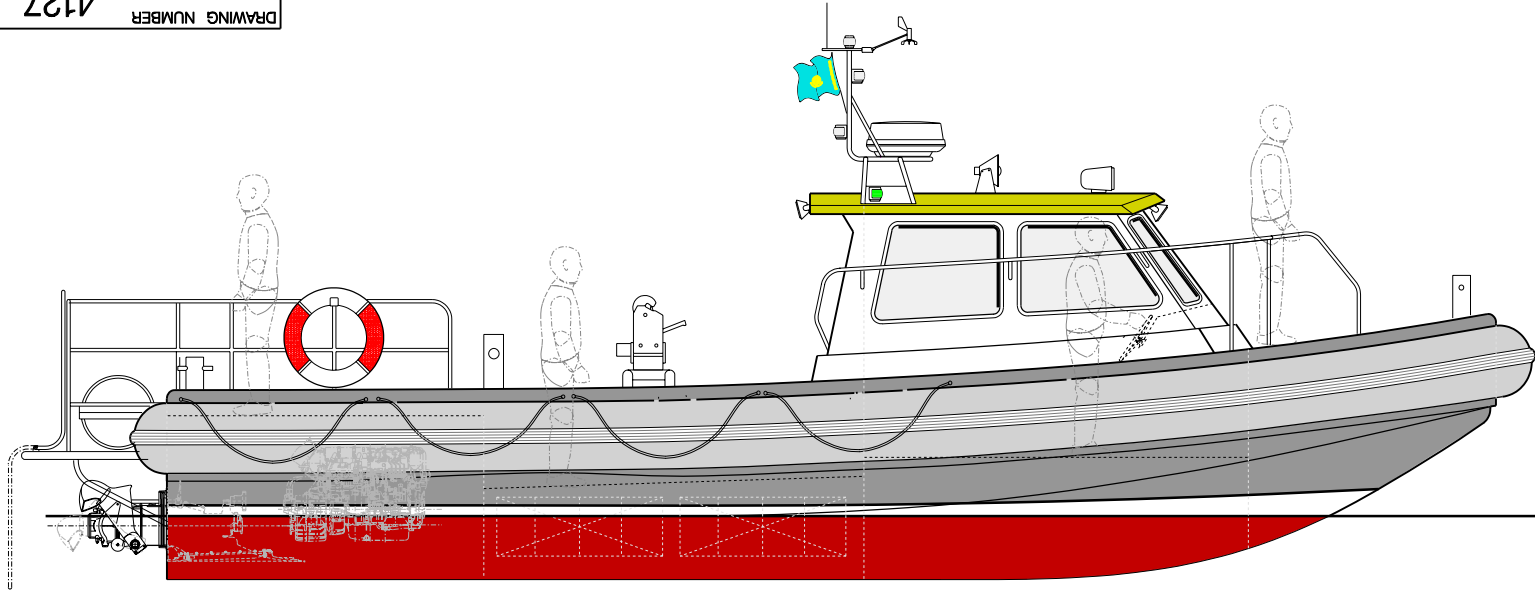

4127 DRAWING NUMBER

PRINCIPAL DIMENSIONS

LENGTH OVER COLLAR	10.70m
LENGTH HULL	10.13m
BEAM OA	3.63m
BEAM HULL	2.95m
DRAFT	0.48m

ISSUE	DATE	MODIFICATIONS
2	11.12.07	MINOR DETAILS
1	4.10.07	

TT BOAT DESIGNS LTD
 SEAVIEW ISLE OF WIGHT
 ENGLAND
 PHONE/FAX + 44 1983 811927
 Email design@ttboatdesigns.co.uk

WORKING BOATS UK LTD
 12 HIGH STREET
 FORDINGTON
 DORCHESTER
 ENGLAND
 +44 1305 257488 www.working-boats.co.uk

DRAWN BY ARMU
 DIMENSIONS IN MM

TITLE

**10.7m RHIB
 SERVICE CRAFT**

SCALE	1:30
DRAWING NUMBER	4127