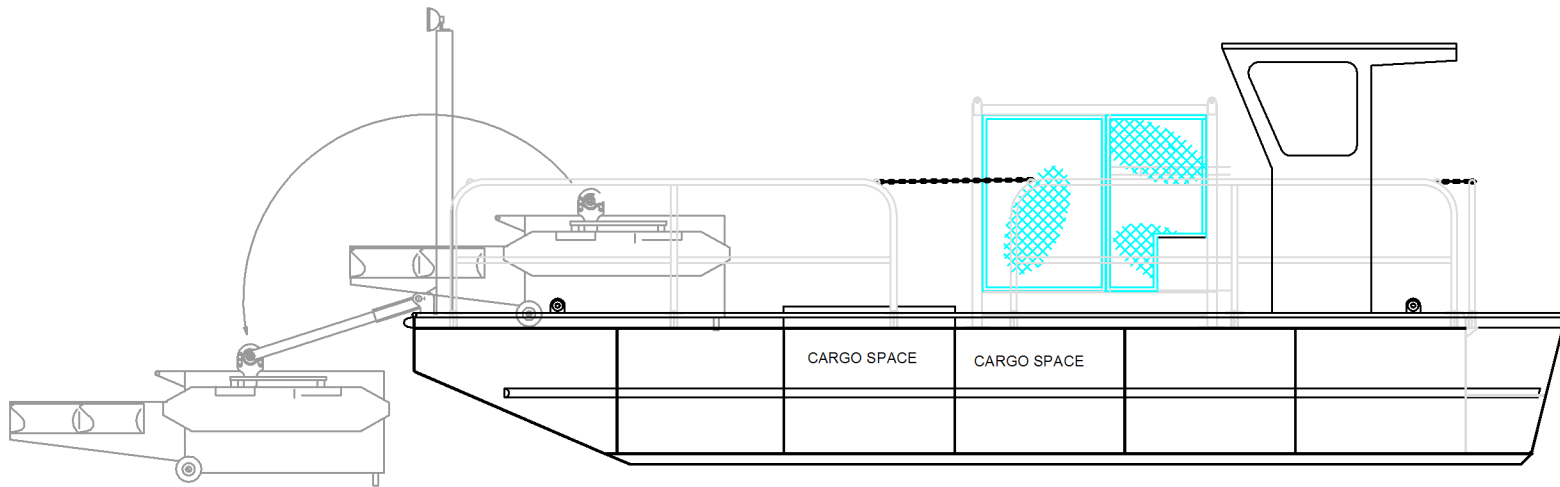

BOW VIEW

TOP VIEW

PORT SIDE VIEW

STERN VIEW

WORKSTAR 8.23m CAMMELL BARGE
DESIGN REV: GENERAL ARRANGEMENT
WITH DIP ONBOARD
COPYRIGHT: WORKING BOATS UK LTD