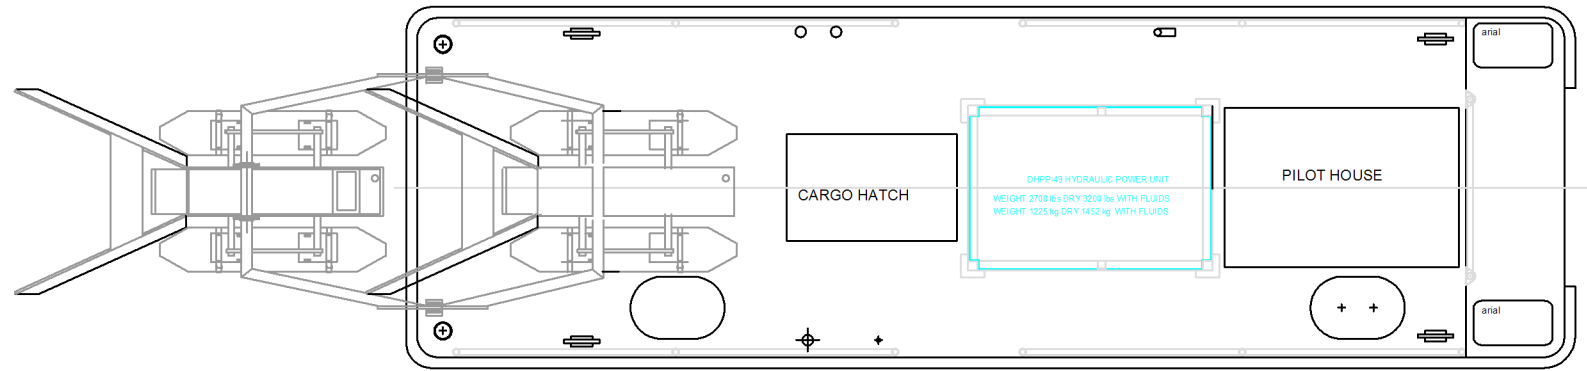

BOW VIEW

TOP VIEW

PORT SIDE VIEW

STERN VIEW

WORKSTAR 8.23m CAMMELL BARGE
DESIGN REV: GENERAL ARRANGEMENT
WITH DIP ONBOARD
COPYRIGHT: WORKING BOATS UK LTD