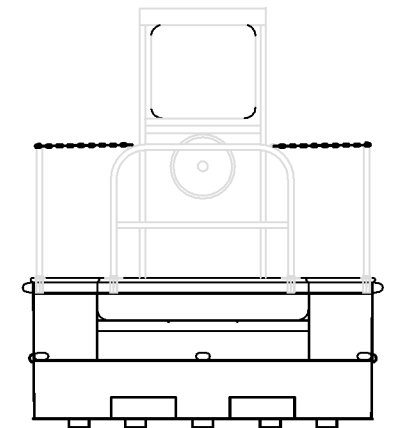

BOW VIEW

TOP VIEW

PORT SIDE VIEW

STERN VIEW

WORKSTAR 8.23m CAMMELL BARGE
DESIGN REV: GENERAL ARRANGEMENT
WITH DIP ONBOARD
COPYRIGHT: WORKING BOATS UK LTD