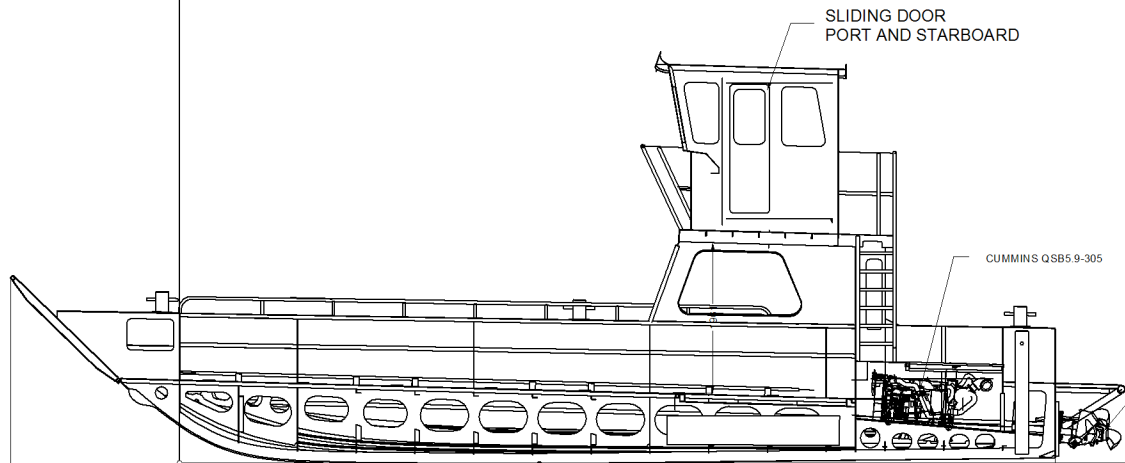

VIEW AT STERN  
LOOKING FORWARD  
(BOW DOOR REMOVED)

SLIDING DOOR  
PORT AND STARBOARD

HULL 1129  
SPECMAR, INC  
7/19/2006  
PRELIMINARY

HAMILTON 274, 5 DEGREE  
SHAFT

VIEW AT STERN  
LOOKING FORWARD  
(BOW DOOR REMOVED)