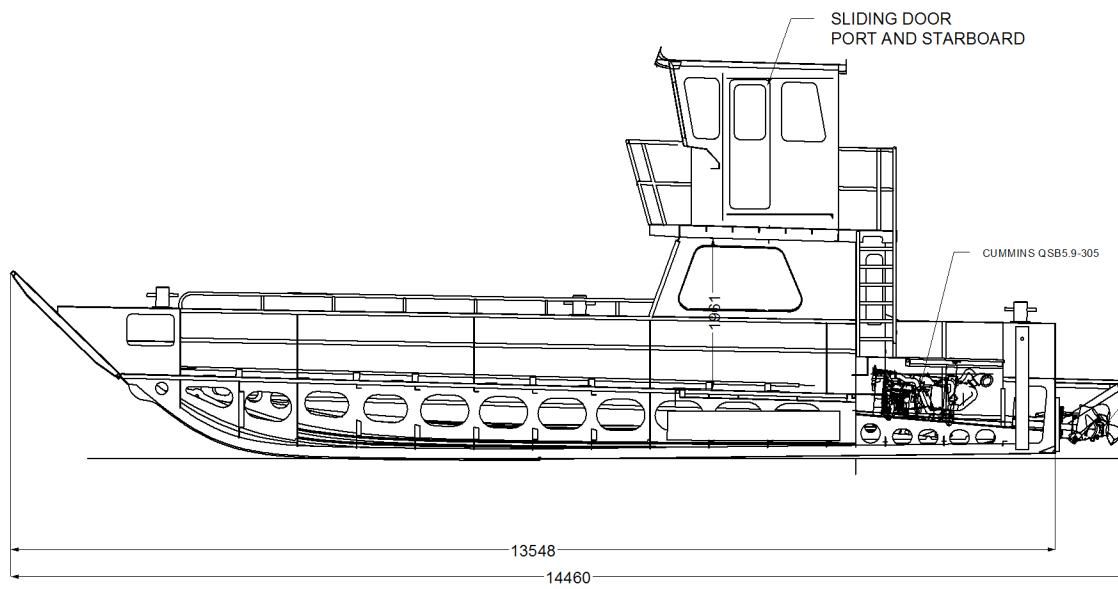

VIEW AT STERN  
LOOKING FORWARD  
(BOW DOOR REMOVED)

SLIDING DOOR  
PORT AND STARBOARD

HULL 1129  
SPECMAR, INC  
7/19/2006  
PRELIMINARY

HAMILTON 274, 5 DEGREE  
SHAFT

VIEW AT STERN  
LOOKING FORWARD  
(BOW DOOR REMOVED)