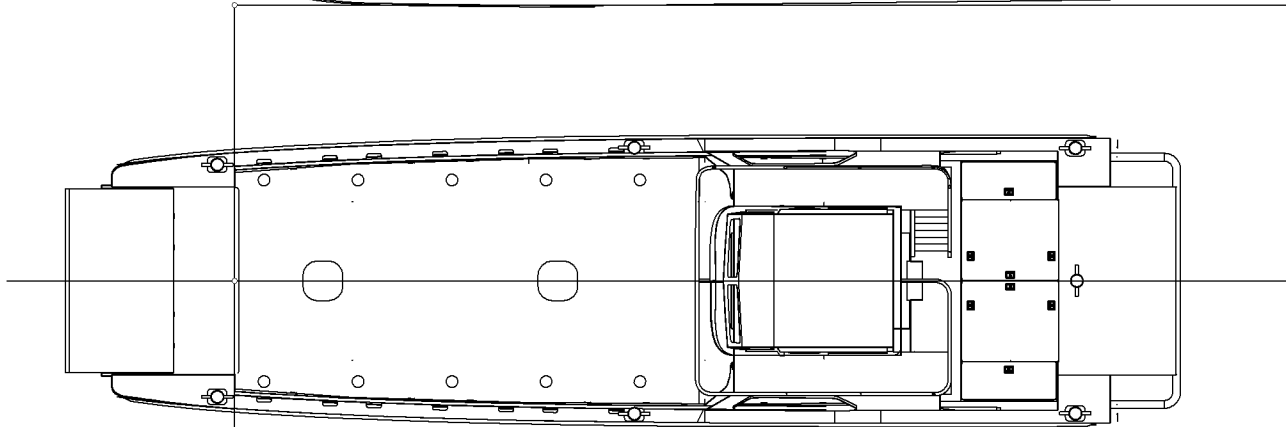

VIEW AT STERN  
LOOKING FORWARD  
(BOW DOOR REMOVED)

SLIDING DOOR  
PORT AND STARBOARD

HULL 1129  
SPECMAR, INC  
7/19/2006  
PRELIMINARY

HAMILTON 274, 5 DEGREE  
SHAFT

VIEW AT STERN  
LOOKING FORWARD  
(BOW DOOR REMOVED)