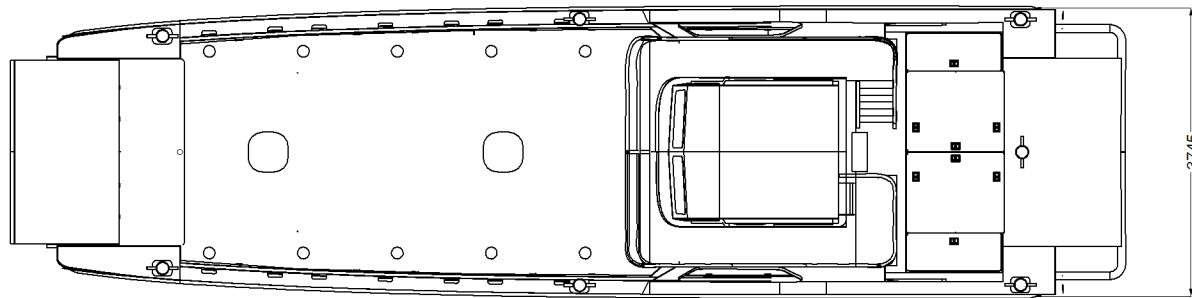

VIEW AT STERN  
LOOKING FORWARD  
(BOW DOOR REMOVED)

SLIDING DOOR  
PORT AND STARBOARD

HULL 1129  
SPECMAR, INC  
7/19/2006  
PRELIMINARY

HAMILTON 274, 5 DEGREE  
SHAFT

VIEW AT STERN  
LOOKING FORWARD  
(BOW DOOR REMOVED)