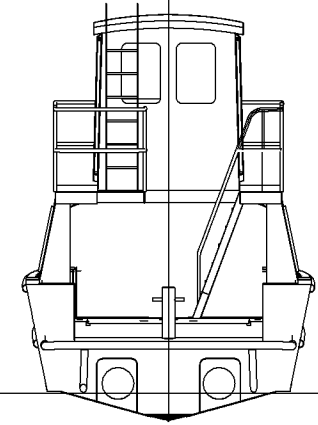

VIEW AT STERN  
LOOKING FORWARD  
(BOW DOOR REMOVED)

SLIDING DOOR  
PORT AND STARBOARD

HULL 1129  
SPECMAR, INC  
7/19/2006  
PRELIMINARY

HAMILTON 274, 5 DEGREE  
SHAFT

VIEW AT STERN  
LOOKING FORWARD  
(BOW DOOR REMOVED)