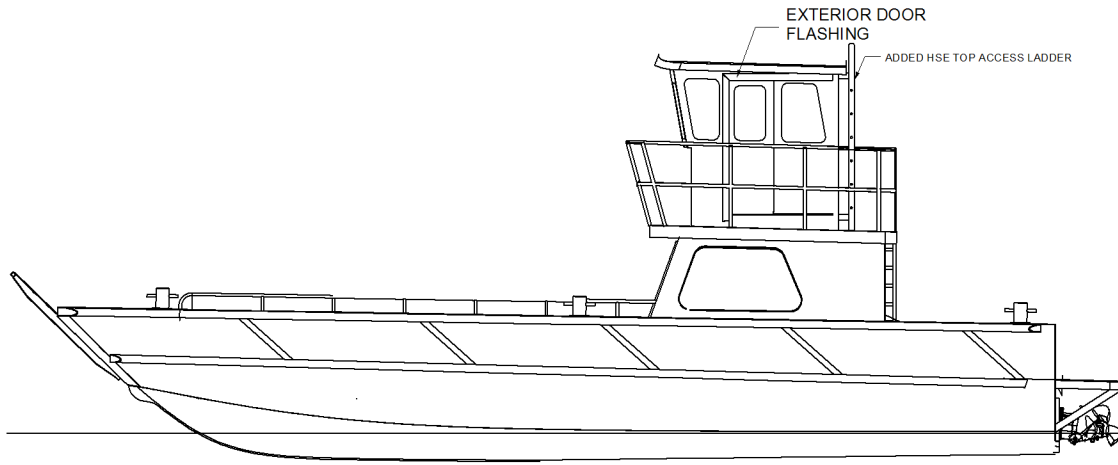

VIEW AT STERN  
LOOKING FORWARD  
(BOW DOOR REMOVED)

SLIDING DOOR  
PORT AND STARBOARD

HULL 1129  
SPECMAR, INC  
7/19/2006  
PRELIMINARY

HAMILTON 274, 5 DEGREE  
SHAFT

VIEW AT STERN  
LOOKING FORWARD  
(BOW DOOR REMOVED)